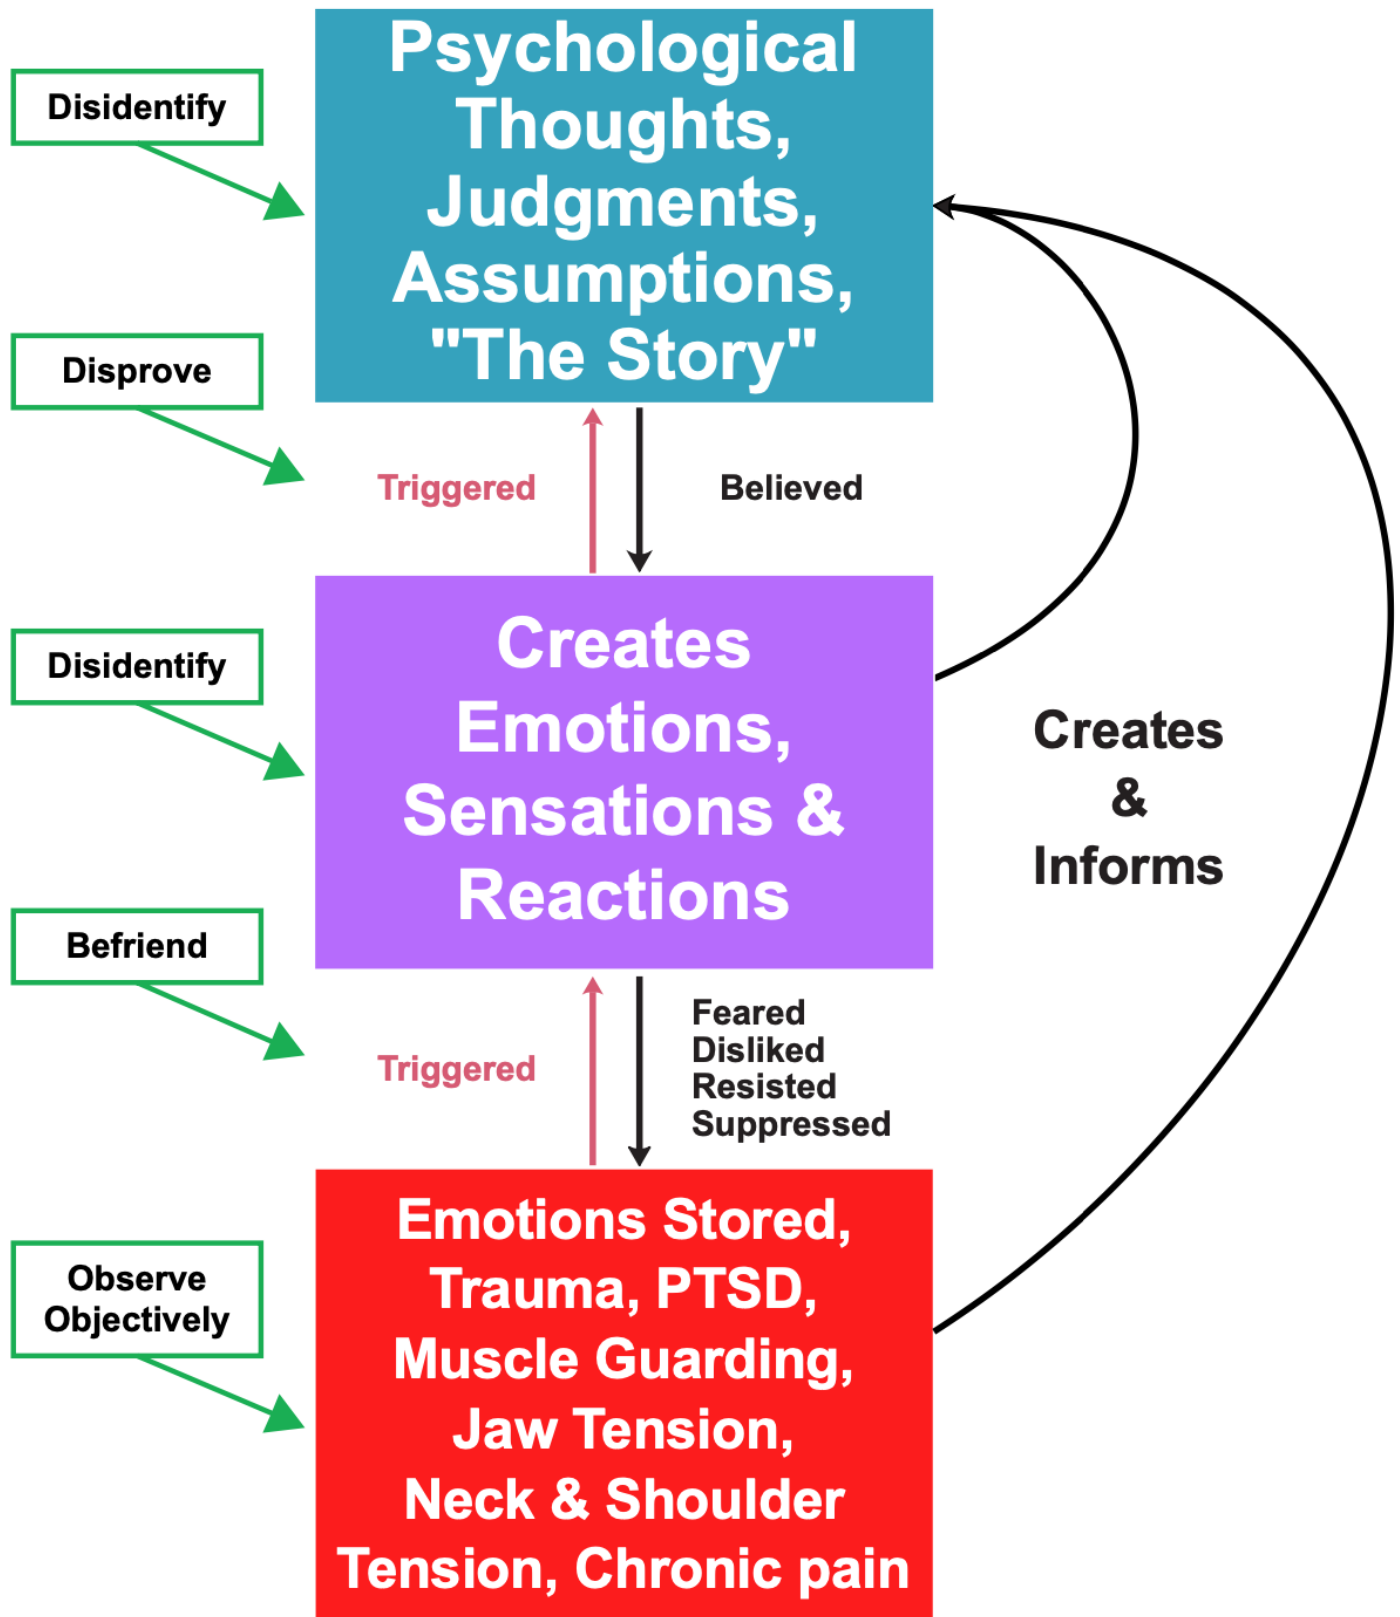

Trauma Flowchart

Nina Goradia PT RYT SEP | thesomaticpt.com

You can watch Nina explain the flowchart in a 26 min. video at youtube.com/thesomaticpt
If you schedule a session with Nina at thesomaticpt.com, be sure to mention that Debbie at JoyBasedLiving referred you! This will help us know that our collaborative efforts to reach you are working.